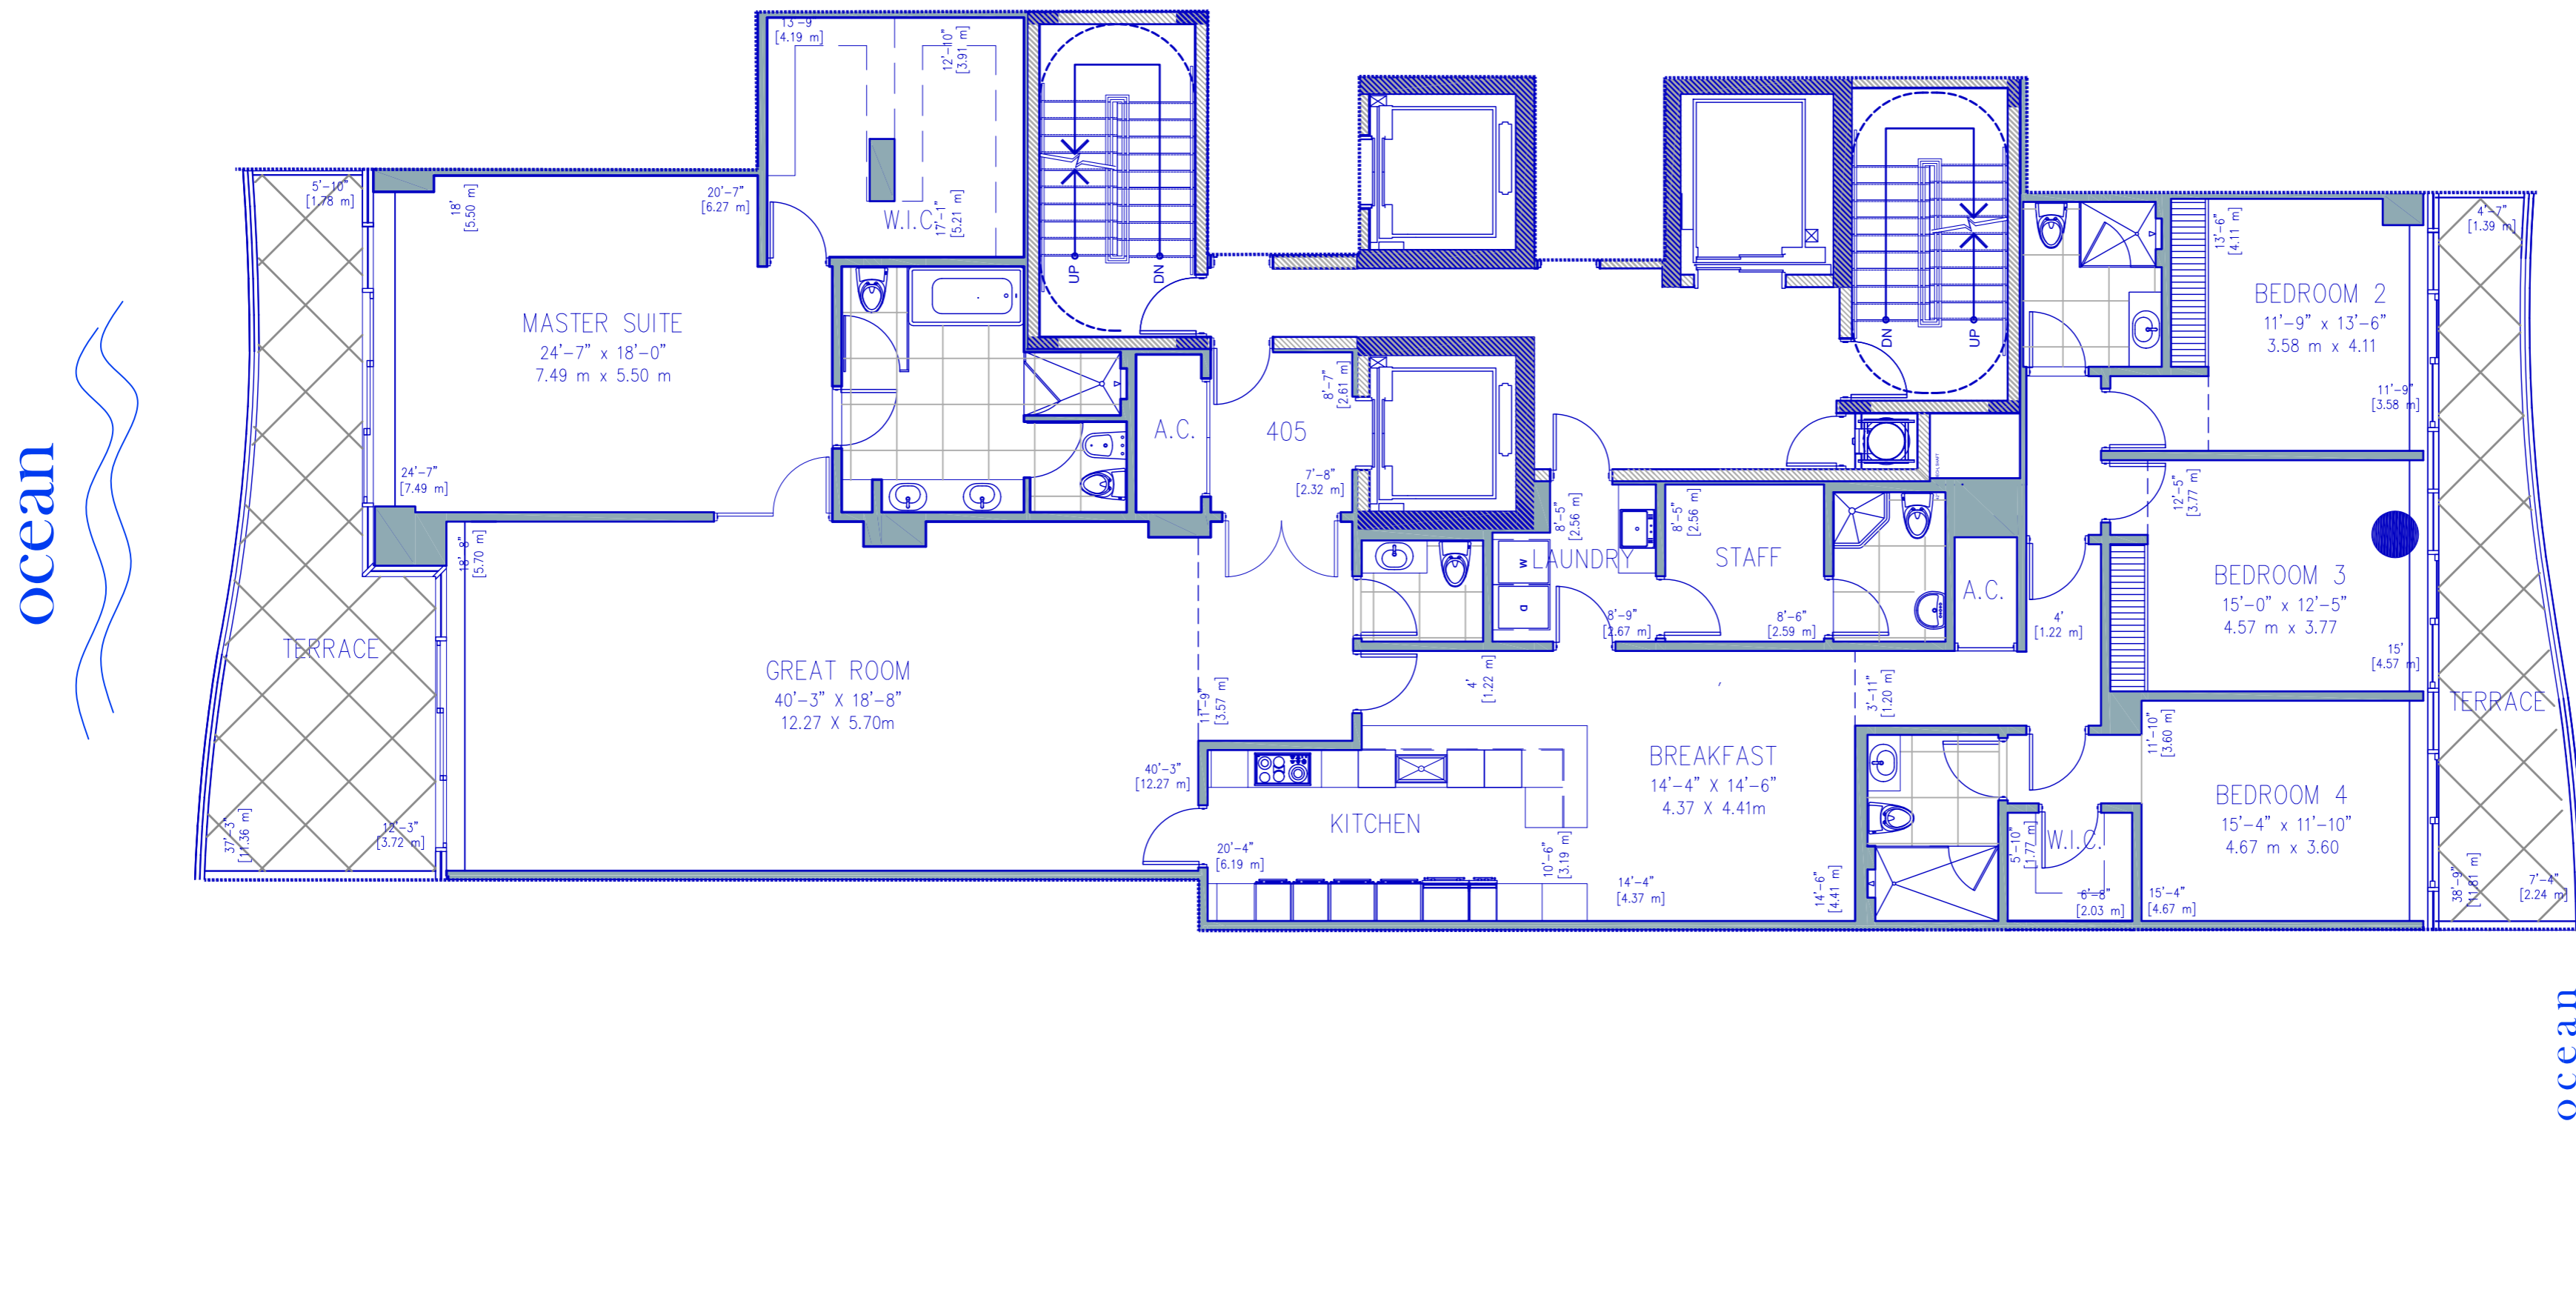

405

RESIDENCE

RESIDENCE	3,616.00 sq. ft.	339.93 sq. mt.
TERRACE	572.00 sq. ft.	53.14 sq. mt.
Total:	4,188.00 sq. ft.	393.07 sq. mt.

CHATEAU
OCEAN RESIDENCES